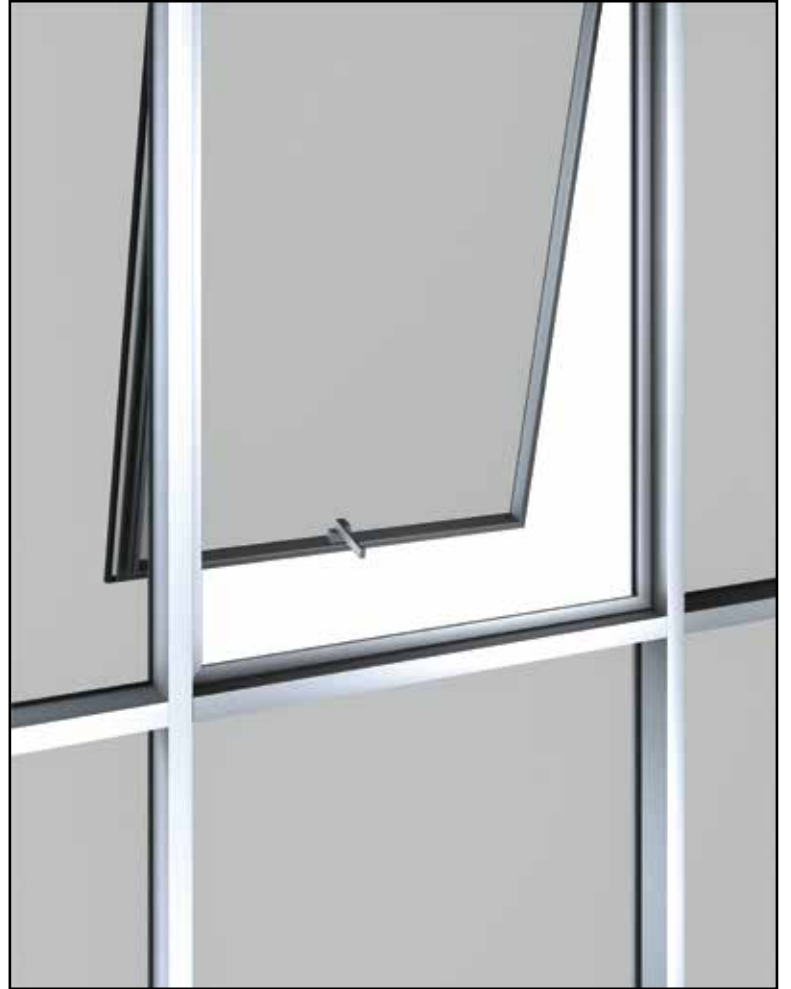

Önerilen interal sistemler:

MN, GE, KE serileri

Recommended interal systems:

MN, GE, KE series

reddot winner 2021