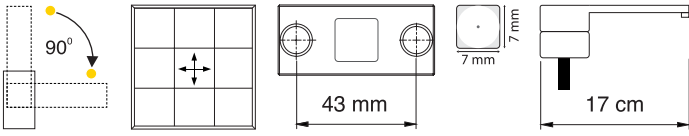

BODRUM

eksantrik cephe kolu eccentric façade handle

Cephe sistemlerinde şık ve minimalist görüntü sağlama-sının yanında, eksantrik yapısı ile işlevselliği de ön plana çıkaran Bodrum eksantrik cephe kolu, maçalı cephe sistemlerinde kullanılabilir. Yatay kullanımı da dikkate alınarak pim gövdeye monte edilmiştir.

Beside the elegant and milimalist outlook, the eccentric shape is bringing functionality by façade systems. Bodrum eccentric façade handles could be used on every façade systems for i.e. bottom-hung, parallel openings. The pin is pre-mounted due to the horizontal usage.

Yön Direction	Kod SKU	Renk Color	Kol boyu Handle length	adet / koli pcs / pack	Paket içeriği Package content
Sağ Right	BFHE 00101R	CA 000	17 cm	30	1x kol / handle 2x vida / screws
	BFHE 00201R	CA 010			
	BFHE 00301R	CA 050			
Sol Left	BFHE 00101L	CA 000	17 cm	30	1x kol / handle 2x vida / screws
	BFHE 00201L	CA 010			
	BFHE 00301L	CA 050