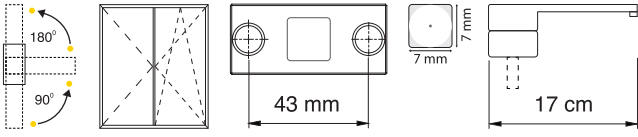

BODRUM

kapı ve pencere kolu door and window handle