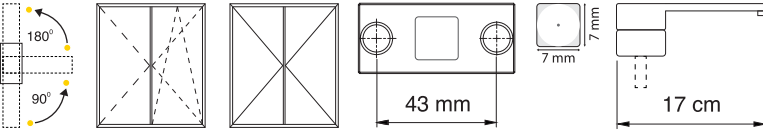

BODRUM

eksantrik

kapı ve pencere kolu eccentric door and window handle