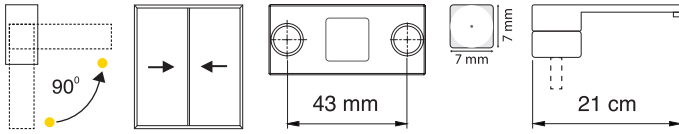

BODRUM

sürme kolu sliding handle

Sürme sistemlerin zarafetini arttıracak ve minimalist yaklaşımı ile göz dolduracak Bodrum sürme kolu, eloksallı alüminyum gövde hafif ama sağlam yapısı ve manivela uzunluğu ile hassas eller için ideal ergonomidedir.

Önerilen interal sistemler: S36, Pearl 38, PN38

Bodrum sliding handles will impress you by increasing the sleek and minimalist design of sliding systems; the anodised aluminium body with lightweight but robust structure and long lever arm has an ideal ergonomy for sensitive hands.

Recommended interal systems: S36, Pearl 38, PN38

Kod SKU	Renk Color	Kol boyu Handle length	Adet / Koli pcs / Pack	Paket içeriği Package content
BSH 10101	CA 000	21 cm	30	1x kol / handle 1x pim / pin 2x vida / screws
BSH 10201	CA 010			
BSH 10301	CA 050			

Kod SKU	Renk Color	Kol boyu Handle length	Adet / Koli pcs / Pack	Paket içeriği Package content
BSH 60101	CA 000	19,5 cm	20	1x kol / handle 1x pim / pin 2x vida / screws
BSH 60201	CA 010			
BSH 60301	CA 050